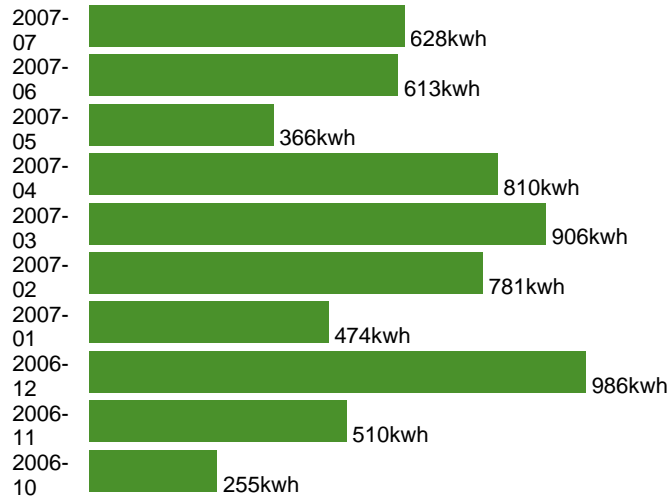

Your Account

My Account

History - Show Me: [Consumption History](#) or [Cost History](#)

Consumption History for 279 RIVER ST 1 & 2ND FLR